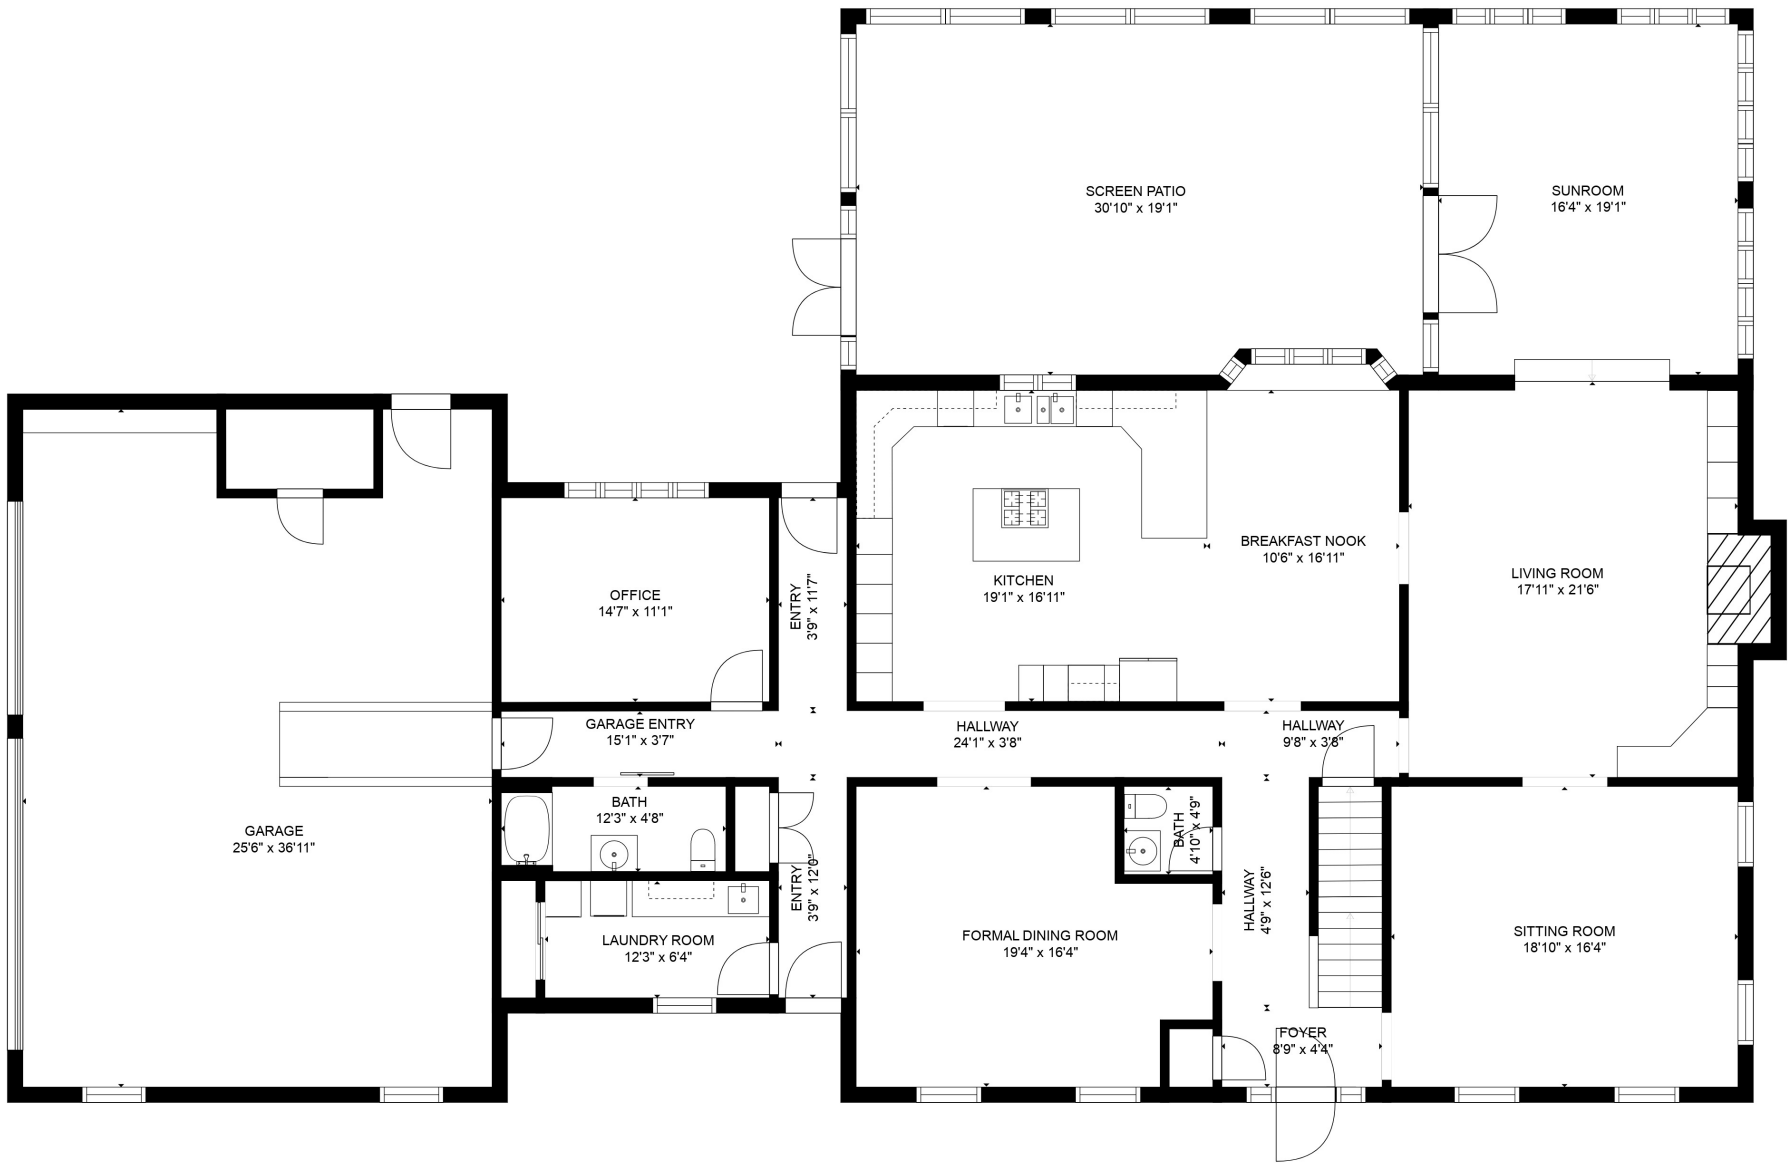

Total scanned area: 7901 sq. ft

MEASUREMENTS ARE CALCULATED BY CUBICASA TECHNOLOGY. DEEMED HIGHLY RELIABLE BUT NOT GUARANTEED.

Total scanned area: 7901 sq. ft

MEASUREMENTS ARE CALCULATED BY CUBICASA TECHNOLOGY. DEEMED HIGHLY RELIABLE BUT NOT GUARANTEED.