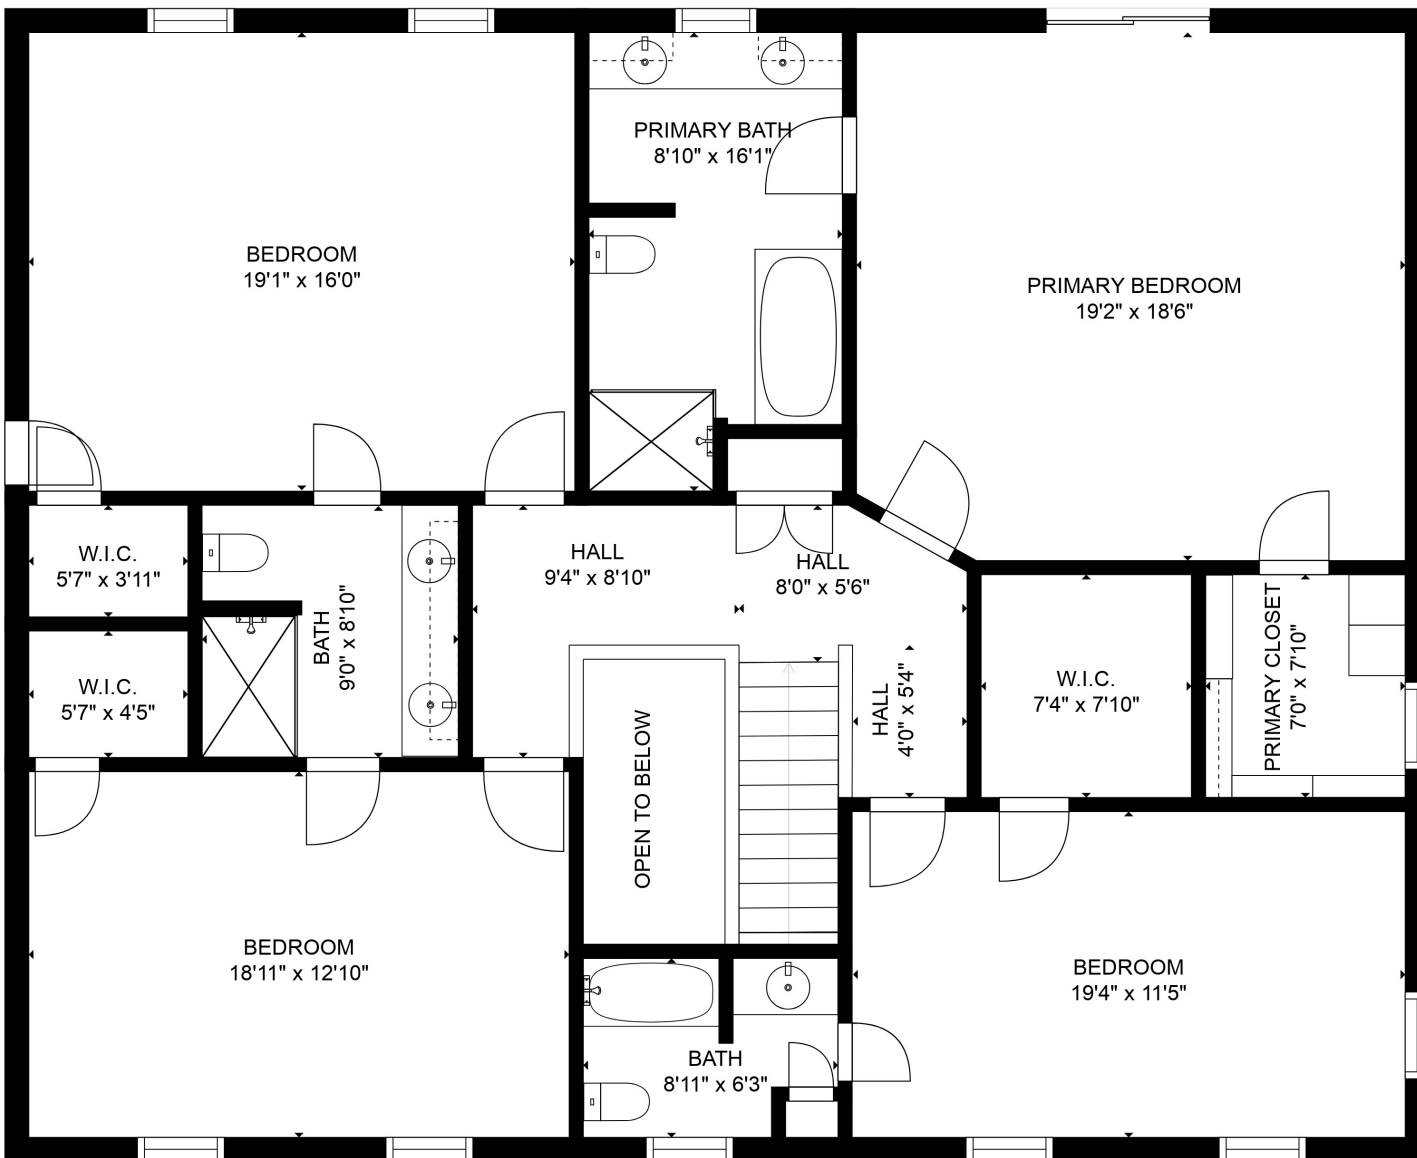

Total scanned area: 7901 sq. ft

MEASUREMENTS ARE CALCULATED BY CUBICASA TECHNOLOGY. DEEMED HIGHLY RELIABLE BUT NOT GUARANTEED.

Total scanned area: 7901 sq. ft

MEASUREMENTS ARE CALCULATED BY CUBICASA TECHNOLOGY. DEEMED HIGHLY RELIABLE BUT NOT GUARANTEED.