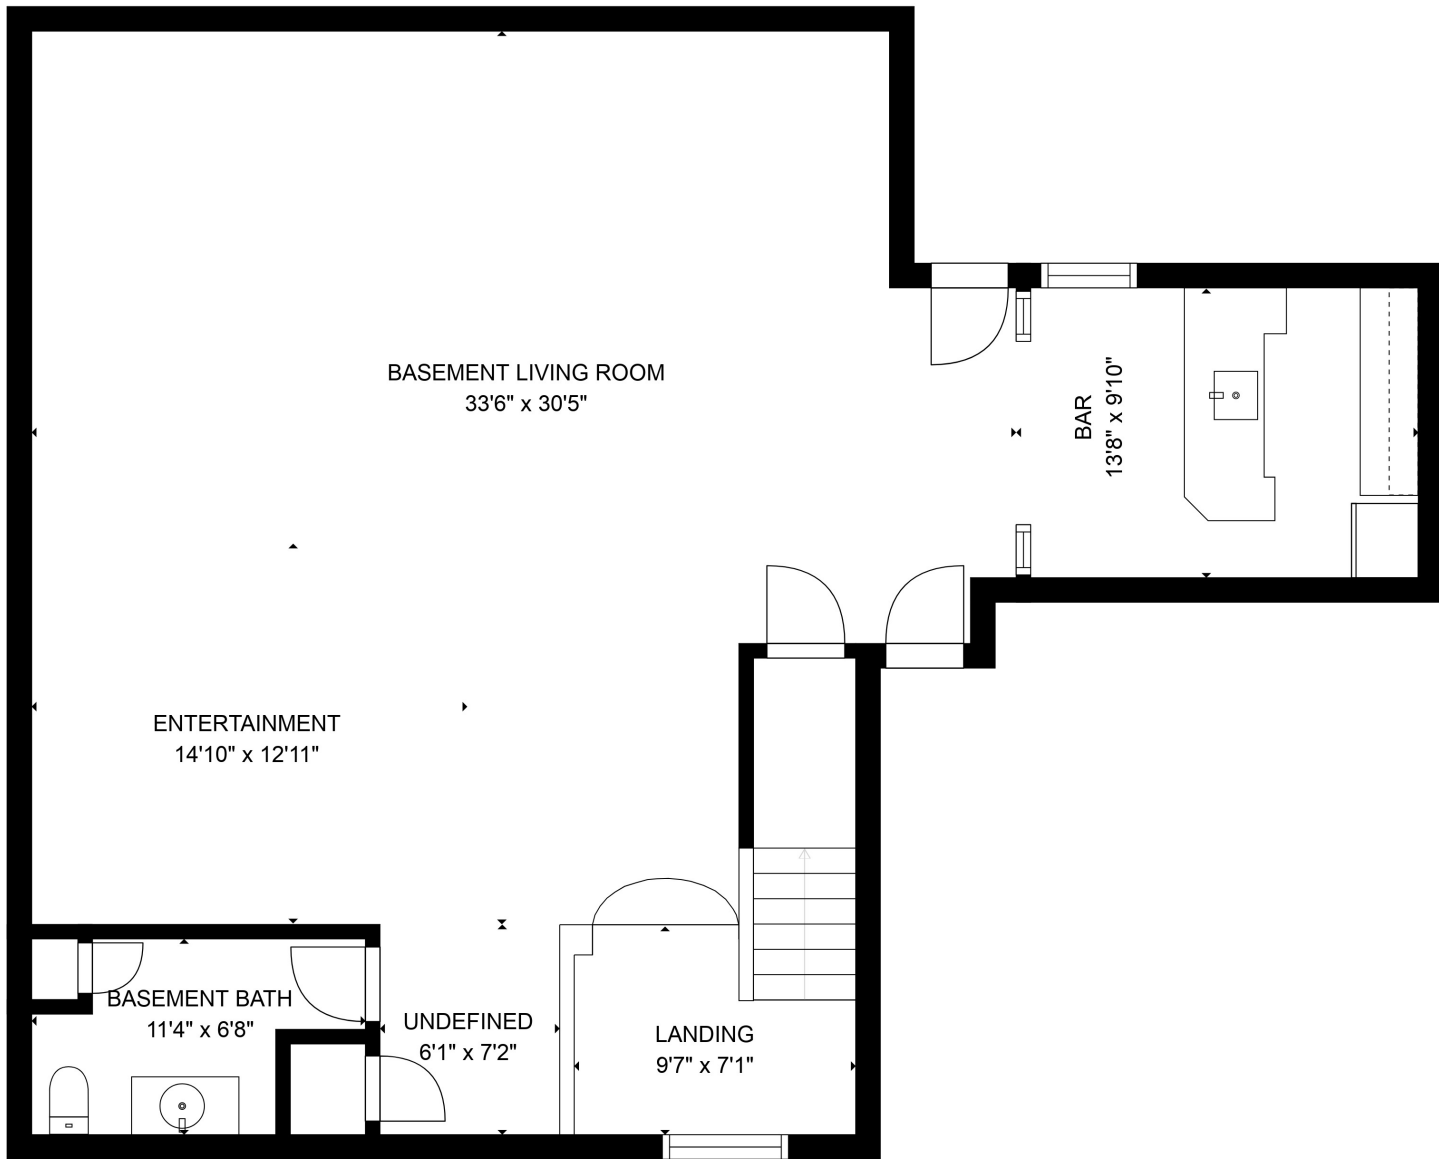

Total scanned area: 7901 sq. ft

MEASUREMENTS ARE CALCULATED BY CUBICASA TECHNOLOGY. DEEMED HIGHLY RELIABLE BUT NOT GUARANTEED.

Total scanned area: 7901 sq. ft

MEASUREMENTS ARE CALCULATED BY CUBICASA TECHNOLOGY. DEEMED HIGHLY RELIABLE BUT NOT GUARANTEED.